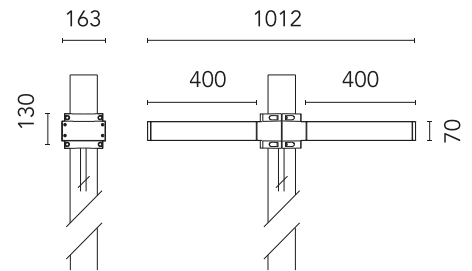

FLOS

FA53905006 Grey

Dooku 400 Double Top Pole Ø76 mm Street Optic

Designed by FLOS Outdoor, 2014

LED source included. Integrated power supply 220-240V ON/OFF and dimmable 1-10V or DALI. Fixing bracket included. Equipped with a 400mm protruding neoprene cable section and IP68 connectors. Double socket for 76mm diameter post. The post must be ordered separately. Smart-City version available upon request.

Are you a professional and your project needs consulting and support?

[BOOK AN APPOINTMENT](#)

Main specifications

EAN	8054793681580
Mounting	Pole Top
Environments	Outdoor wet location
Light source type	LED
Light sources included	Yes
LED type	Power LED
Number of lamps	2
Power (W)	34
System power (W)	2X39
Source flux (lm)	9126
Lumen Output (lm)	6868

Physical

Colour	Grey
Orientation	Fixed
Net weight (kg)	13.8
Package height (mm)	655
Package width (mm)	395
Package length (mm)	190
Package volume (m ³)	0.05
IP internal	65

Download

[Mounting instructions](#)  ZIP

Pole Ø76 mm h 3500 mm (+500
mm In-ground)

REQUIRED
Pole

FA24906

Pole Ø76 mm h 4500 mm (with
Base)

REQUIRED
Pole

FA25106

Pole Ø76 mm h 4500 mm (+500
mm In-ground)

OPTIONAL
Accessory