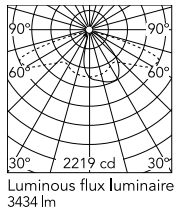

Physical

Colour	Grey
Orientation	Fixed
Net weight (kg)	13.8
Package height (mm)	655
Package width (mm)	395
Package length (mm)	190
Package volume (m ³)	0.05
IP internal	65

Download

[Mounting instructions](#)  ZIP

Photometric Files

[LDT / IES](#)  ZIP

Technical Drawings

[2D](#)  ZIP

[3D](#)  ZIP

Schematic light drawing

Photometric

Light distribution	Asymmetric
CCT (K)	4000
CRI>	80
Extreme cut off	No