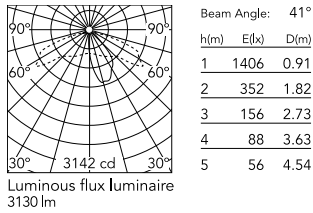

### Physical

Colour	Grey
Orientation	Fixed
Net weight (kg)	13.8
Package height (mm)	655
Package width (mm)	395
Package length (mm)	190
Package volume (m3)	0.05
IP internal	65

### Photometric Files

[LDT / IES](#)  ZIP

### Technical Drawings

[2D](#)  ZIP

[3D](#)  ZIP

## Schematic light drawing