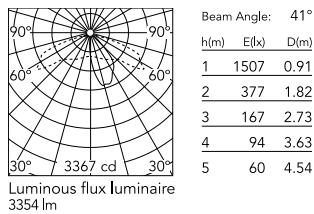

Schematic light drawing