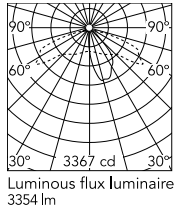

Physical

Colour	Grey
Orientation	Fixed
Net weight (kg)	13.8
Package height (mm)	655
Package width (mm)	395
Package length (mm)	190
Package volume (m ³)	0.05
IP internal	65

Download

[Mounting instructions](#)  ZIP

Photometric Files

[LDT / IES](#)  ZIP

Technical Drawings

[2D](#)  ZIP

[3D](#)  ZIP

Schematic light drawing

Photometric

Light distribution	Asymmetric
CCT (K)	3000
CRI>	80
Extreme cut off	No