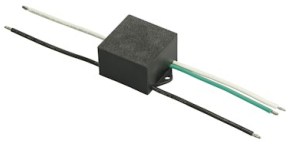

FLOS

FA53905406 Grey

Dooku 400 Double Top Pole Ø76 mm Foot&Cycle Optic

Designed by FLOS Outdoor, 2014

LED source included. Integrated power supply 220-240V ON/OFF and dimmable 1-10V or DALI. Fixing bracket included. Equipped with a 400mm protruding neoprene cable section and IP68 connectors. Double socket for 76mm diameter post. The post must be ordered separately. Smart-City version available upon request.

Ecodesign and Energy Labelling

This product contains a light source of energy efficiency class E

Accessories & Power Supply

REQUIRED
Pole

FA24806

Pole Ø76 mm h 3500 mm(with
Base)

REQUIRED
Pole

FA25006

Pole Ø76 mm h 3500 mm (+500
mm In-ground)

REQUIRED
Pole

FA24906

Pole Ø76 mm h 4500 mm(with
Base)

REQUIRED
Pole

FA25106

Pole Ø76 mm h 4500 mm (+500
mm In-ground)

OPTIONAL
Accessory

FA990E00A000

S.P.D. (SURGE PROTECTION
DEVICE)

OPTIONAL
Accessory

FA116

Base Plate and Fixing Bolts for
Pole Ø 102 mm h 4000/5000 mm
with Base