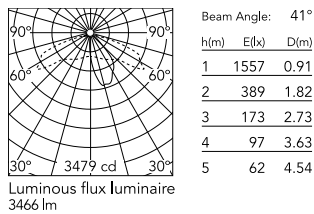

Physical

Colour	Grey
Orientation	Fixed
Net weight (kg)	13.8
Package height (mm)	655
Package width (mm)	395
Package length (mm)	190
Package volume (m ³)	0.05
IP internal	65

Download

[Mounting instructions](#)  ZIP

Photometric Files

[LDT / IES](#)  ZIP

Technical Drawings

[2D](#)  ZIP

[3D](#)  ZIP

Schematic light drawing

Photometric

Light distribution	Asymmetric
CCT (K)	4000
CRI>	80
Extreme cut off	No