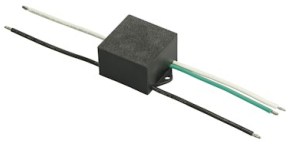

FLOS

FA53905306 Grey

Dooku 400 Double Top Pole Ø76 mm Foot&Cycle Optic

Designed by FLOS Outdoor, 2014

LED source included. Integrated power supply 220-240V ON/OFF and dimmable 1-10V or DALI. Fixing bracket included. Equipped with a 400mm protruding neoprene cable section and IP68 connectors. Double socket for 76mm diameter post. The post must be ordered separately. Smart-City version available upon request.

Ecodesign and Energy Labelling

This product contains a light source of energy efficiency class E

Accessories & Power Supply

REQUIRED
Pole

FA24806

Pole Ø76 mm h 3500 mm(with
Base)

REQUIRED
Pole

FA25006

Pole Ø76 mm h 3500 mm (+500
mm In-ground)

REQUIRED
Pole

FA24906

Pole Ø76 mm h 4500 mm(with
Base)

REQUIRED
Pole

FA25106

Pole Ø76 mm h 4500 mm (+500
mm In-ground)

OPTIONAL
Accessory

FA990E00A000

S.P.D. (SURGE PROTECTION
DEVICE)

OPTIONAL
Accessory

FA116

Base Plate and Fixing Bolts for
Pole Ø 102 mm h 4000/5000 mm
with Base