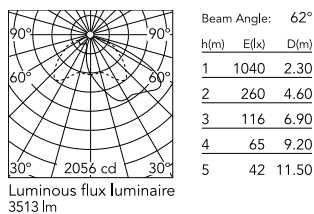

Physical

Colour	Grey
Orientation	Fixed
Net weight (kg)	13.8
Package height (mm)	655
Package width (mm)	395
Package length (mm)	190
Package volume (m3)	0.05
IP internal	65

Download

[Mounting instructions](#)  ZIP

Photometric Files

[LDT / IES](#)  ZIP

Technical Drawings

[2D](#)  ZIP

[3D](#)  ZIP

Schematic light drawing

Photometric

Light distribution	Asymmetric
CCT (K)	4000
CRI>	80
Extreme cut off	No