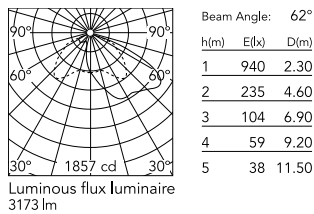

Physical

Colour	Grey
Orientation	Fixed
Net weight (kg)	13.8
Package height (mm)	655
Package width (mm)	395
Package length (mm)	190
Package volume (m ³)	0.05
IP internal	65

Download

[Mounting instructions](#)  ZIP

Photometric Files

[LDT / IES](#)  ZIP

Technical Drawings

[2D](#)  ZIP

[3D](#)  ZIP

Schematic light drawing

Photometric

Light distribution	Asymmetric
CCT (K)	2700
CRI>	80
Extreme cut off	No