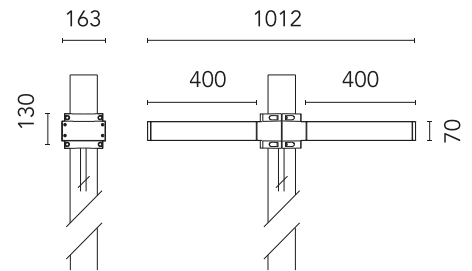

Main specifications

EAN	8054793682846
Mounting	Pole Top
Environments	Outdoor wet location
Light source type	LED
Light sources included	Yes
LED type	Power LED
Number of lamps	2
Power (W)	34
System power (W)	2X39
Source flux (lm)	8244
Lumen Output (lm)	6204

Physical

Colour	Anthracite
Orientation	Fixed
Net weight (kg)	9.97
Package height (mm)	655
Package width (mm)	395
Package length (mm)	190
Package volume (m3)	0.05
IP internal	65

Download

[Mounting instructions](#) ZIP

Photometric Files

[LDT / IES](#) ZIP

Technical Drawings

[2D](#) ZIP

[3D](#) ZIP