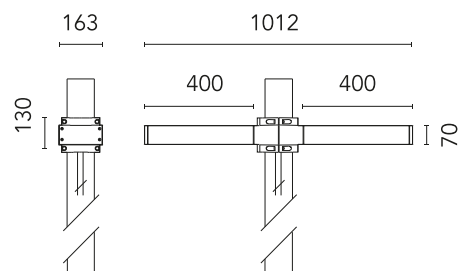

FLOS

FA53909806 Grey

Dooku 400 Double Top Pole Ø102 mm Street Optic

Designed by FLOS Outdoor, 2014

LED source included. Integrated power supply 220-240V ON/OFF and dimmable 1-10V or DALI. Fixing bracket included. Equipped with a 400mm protruding neoprene cable section and IP68 connectors. Double socket for 102mm diameter post. The post must be ordered separately. Smart-City version available upon request.

Are you a professional and your project needs consulting and support?

[BOOK AN APPOINTMENT](#)

Main specifications

EAN	8054793682839
Mounting	Pole Top
Environments	Outdoor wet location
Light source type	LED
Light sources included	Yes
LED type	Power LED
Number of lamps	2
Power (W)	34
System power (W)	2X39
Source flux (lm)	8244
Lumen Output (lm)	6204

Physical

Colour	Grey
Orientation	Fixed
Net weight (kg)	9.97
Package height (mm)	655
Package width (mm)	395
Package length (mm)	190
Package volume (m ³)	0.05
IP internal	65

Download

[Mounting instructions](#)  ZIP

Pole Ø 102 mm h 4000 mm (+500 mm In-ground)

REQUIRED Pole

FA415006

Pole Ø 102 mm h 5000 mm With Base

REQUIRED Pole

FA415506

Pole Ø 102 mm h 5000 mm (+500 mm In-ground)

OPTIONAL Accessory