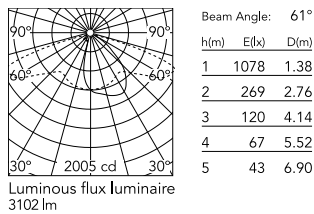

Physical

Colour	Grey
Orientation	Fixed
Net weight (kg)	9.97
Package height (mm)	655
Package width (mm)	395
Package length (mm)	190
Package volume (m ³)	0.05
IP internal	65

Download

[Mounting instructions](#)  ZIP

Photometric Files

[LDT / IES](#)  ZIP

Technical Drawings

[2D](#)  ZIP

[3D](#)  ZIP

Schematic light drawing

Photometric

Light distribution	Asymmetric
CCT (K)	2700
CRI>	80
Extreme cut off	No