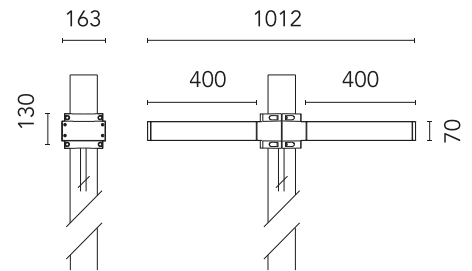

Main specifications

EAN	8054793682259
Mounting	Pole Top
Environments	Outdoor wet location
Light source type	LED
Light sources included	Yes
LED type	Power LED
Number of lamps	2
Power (W)	34
System power (W)	2X39
Source flux (lm)	9126
Lumen Output (lm)	6868

Physical

Colour	Anthracite
Orientation	Fixed
Net weight (kg)	9.97
Package height (mm)	655
Package width (mm)	395
Package length (mm)	190
Package volume (m³)	0.05
IP internal	65

Download

[Mounting instructions](#) ZIP

Photometric Files

[LDT / IES](#) ZIP

Technical Drawings

[2D](#) ZIP

[3D](#) ZIP