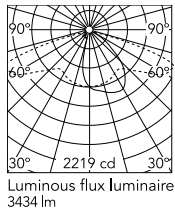

Physical

Colour	Anthracite
Orientation	Fixed
Net weight (kg)	9.97
Package height (mm)	655
Package width (mm)	395
Package length (mm)	190
Package volume (m ³)	0.05
IP internal	65

Download

[Mounting instructions](#)  ZIP

Photometric Files

[LDT / IES](#)  ZIP

Technical Drawings

[2D](#)  ZIP

[3D](#)  ZIP

Schematic light drawing

Photometric

Light distribution	Asymmetric
CCT (K)	4000
CRI>	80
Extreme cut off	No