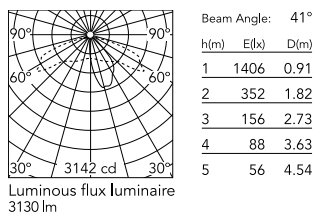

Physical

Colour	Grey
Orientation	Fixed
Net weight (kg)	9.97
Package height (mm)	655
Package width (mm)	395
Package length (mm)	190
Package volume (m ³)	0.05
IP internal	65

Download

[Mounting instructions](#)  ZIP

Photometric Files

[LDT / IES](#)  ZIP

Technical Drawings

[2D](#)  ZIP

[3D](#)  ZIP

Schematic light drawing

Photometric

Light distribution	Asymmetric
CCT (K)	2700
CRI>	80
Extreme cut off	No