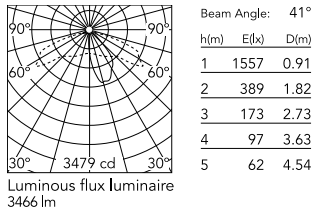

Physical

Colour	Anthracite
Orientation	Fixed
Net weight (kg)	9.97
Package height (mm)	655
Package width (mm)	395
Package length (mm)	190
Package volume (m ³)	0.05
IP internal	65

Download

[Mounting instructions](#)  ZIP

Photometric Files

[LDT / IES](#)  ZIP

Technical Drawings

[2D](#)  ZIP

[3D](#)  ZIP

Schematic light drawing

Photometric

Light distribution	Asymmetric
CCT (K)	4000
CRI>	80
Extreme cut off	No