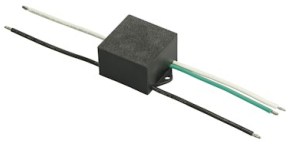

FLOS

FA53907106 Grey

Dooku 400 Double Top Pole Ø102 mm Foot&Cycle Optic

Designed by FLOS Outdoor, 2014

LED source included. Integrated power supply 220-240V ON/OFF and dimmable 1-10V or DALI. Fixing bracket included. Equipped with a 400mm protruding neoprene cable section and IP68 connectors. Double socket for 102mm diameter post. The post must be ordered separately. Smart-City version available upon request.

Ecodesign and Energy Labelling

This product contains a light source of energy efficiency class E

Accessories & Power Supply

REQUIRED
Pole

FA414006

Pole Ø 102 mm h 4000 mm With
Base

REQUIRED
Pole

FA414506

Pole Ø 102 mm h 4000 mm (+500
mm In-ground)

REQUIRED
Pole

FA415006

Pole Ø 102 mm h 5000 mm With
Base

REQUIRED
Pole

FA415506

Pole Ø 102 mm h 5000 mm (+500
mm In-ground)

OPTIONAL
Accessory

F990E00A000

S.P.D. (SURGE PROTECTION
DEVICE)

OPTIONAL
Accessory

FA116

Base Plate and Fixing Bolts for
Pole Ø 102 mm h 4000/5000 mm
with Base