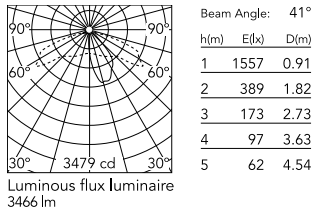

Physical

Colour	Grey
Orientation	Fixed
Net weight (kg)	9.97
Package height (mm)	655
Package width (mm)	395
Package length (mm)	190
Package volume (m ³)	0.05
IP internal	65

Download

[Mounting instructions](#)  ZIP

Photometric Files

[LDT / IES](#)  ZIP

Technical Drawings

[2D](#)  ZIP

[3D](#)  ZIP

Schematic light drawing

Photometric

Light distribution	Asymmetric
CCT (K)	4000
CRI>	80
Extreme cut off	No