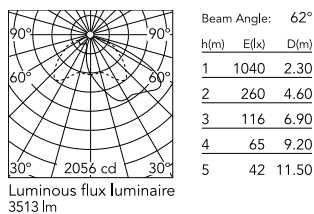

Schematic light drawing