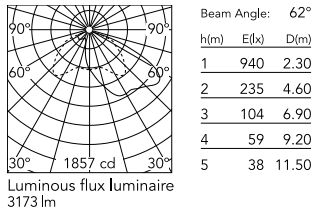

### Physical

Colour	Anthracite
Orientation	Fixed
Net weight (kg)	9.85
Package height (mm)	655
Package width (mm)	395
Package length (mm)	190
Package volume (m <sup>3</sup> )	0.05
IP internal	65

### Photometric Files

[LDT / IES](#)  ZIP

### Technical Drawings

[2D](#)  ZIP

[3D](#)  ZIP

## Schematic light drawing