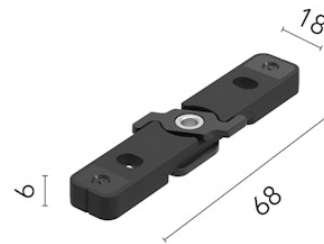

FLOS

08.0615.00 Black

Ceiling fixing kit

2 unit kit.

Are you a professional and your project needs consulting and support?

[BOOK AN APPOINTMENT](#)

Download

[Mounting instructions](#)

Main specifications

Environments	Indoor dry location
Light sources included	no

Physical

Colour	Black
Trim	No
Net weight (kg)	0.01

Photometric

Extreme cut off	No
-----------------	----

Electrical

Emergency	No
-----------	----