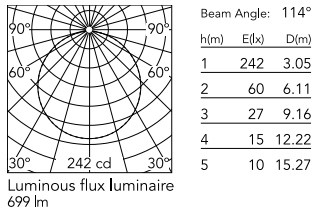

### Physical

Colour	Brass Finish
Trim	No
Orientation	Fixed
Spot diameter (mm)	208
Length (mm)	336
Net weight (kg)	2.1
Package height (mm)	257
Package width (mm)	406
Package length (mm)	406
Package volume (m3)	0.04
IP internal	65
Drive Over	No

### Technical Drawings

[2D](#) ZIP

[3D](#) ZIP

[Bim](#) ZIP

## Schematic light drawing

## Photometric

Lighting type	Direct
Light distribution	Symmetric
CCT (K)	4000
CRI>	80
Beam angle C0-180 (°)	112
Beam angle C90-270 (°)	112