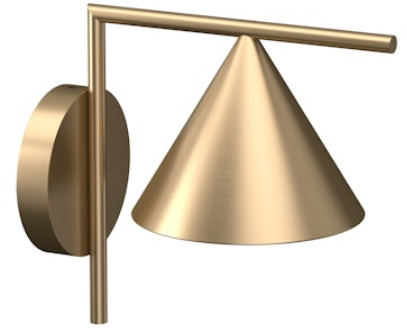

# FLOS

F011W40A059 Brass Finish

## Captain Flint Outdoor W1

Designed by Michael Anastassiades, 2015

Luminaire for wall-mounting with diffuse light emission and fixed head. LED light source included. Integrated 220-240V ON/OFF or 1-10V/DALI dimmable electrical power. Connection is quickly ensured in the rose with the plug & play electrical connection and the IP68 connector included. Clamp bracket included. 110V version upon request.