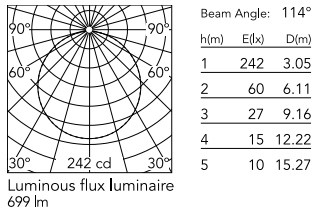

Physical

Colour	Black
Trim	No
Orientation	Fixed
Spot diameter (mm)	208
Length (mm)	336
Net weight (kg)	2.1
Package height (mm)	257
Package width (mm)	406
Package length (mm)	406
Package volume (m3)	0.04
IP internal	65
Drive Over	No

Download

[Mounting instructions](#) ZIP

Photometric Files

[LDT / IES](#) ZIP

Technical Drawings

[2D](#) ZIP

[3D](#) ZIP

[Bim](#) ZIP

Schematic light drawing

Photometric

Lighting type	Direct
Light distribution	Symmetric
CCT (K)	4000
CRI>	80
Beam angle C0-180 (°)	112
Beam angle C90-270 (°)	112

Electrical

Insulation class	I
Frequency (Hz)	50/60
Main voltage (Vac)	220-240
Power supply	Integrated
Power supply type	Non Dimmable
Precabled	NO
Emergency	No
Batteries inside	No