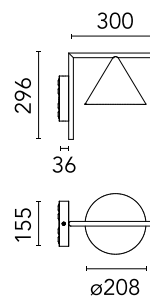

FLOS

■ F011W40A030 Black

Captain Flint Outdoor W1

Designed by Michael Anastassiades, 2015

Luminaire for wall-mounting with diffuse light emission and fixed head. LED light source included. Integrated 220-240V ON/OFF or 1-10V/DALI dimmable electrical power. Connection is quickly ensured in the rose with the plug & play electrical connection and the IP68 connector included. Clamp bracket included. 110V version upon request.

Are you a professional and your project needs consulting and support?

[BOOK AN APPOINTMENT](#)

Main specifications

EAN	8054793217383
Mounting	Wall
Environments	Outdoor wet location
Light source type	LED
Light sources included	Yes
LED type	LED array
Number of lamps	1
Power (W)	10
System power (W)	9.5
Source flux (lm)	1099
Lumen Output (lm)	699

Physical

Colour	Black
Trim	No
Orientation	Fixed
Spot diameter (mm)	208
Length (mm)	336
Net weight (kg)	2.1
Package height (mm)	257
Package width (mm)	406
Package length (mm)	406
Package volume (m3)	0.04
IP internal	65
Drive Over	No