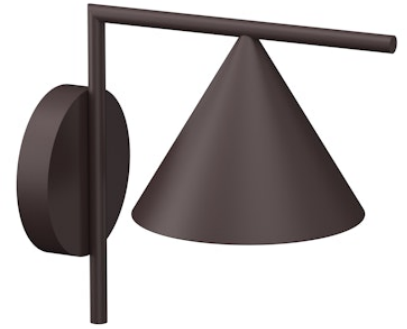

FLOS

F011W40A018 Deep Brown

Captain Flint Outdoor W1

Designed by Michael Anastassiades, 2015

Luminaire for wall-mounting with diffuse light emission and fixed head. LED light source included. Integrated 220-240V ON/OFF or 1-10V/DALI dimmable electrical power. Connection is quickly ensured in the rose with the plug & play electrical connection and the IP68 connector included. Clamp bracket included. 110V version upon request.

Are you a professional and your project needs consulting and support?

[BOOK AN APPOINTMENT](#)

Main specifications

EAN	8054793217376
Mounting	Wall
Environments	Outdoor wet location
Light source type	LED
Light sources included	Yes
LED type	LED array
Number of lamps	1
Power (W)	10
System power (W)	9.5
Source flux (lm)	1099
Lumen Output (lm)	699