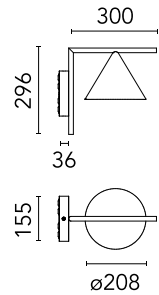

Are you a professional and your project needs consulting and support?

[BOOK AN APPOINTMENT](#)

Main specifications

EAN	8054793217376
Mounting	Wall
Environments	Outdoor wet location
Light source type	LED
Light sources included	Yes
LED type	LED array
Number of lamps	1
Power (W)	10
System power (W)	9.5
Source flux (lm)	1099
Lumen Output (lm)	699

Physical

Colour	Deep Brown
Trim	No
Orientation	Fixed
Spot diameter (mm)	208
Length (mm)	336
Net weight (kg)	2.1
Package height (mm)	257
Package width (mm)	406
Package length (mm)	406
Package volume (m3)	0.04
IP internal	65
Drive Over	No

Schematic light drawing

h(m)	E(lx)	D(m)
1	242	3.05
2	60	6.11
3	27	9.16
4	15	12.22
5	10	15.27

Photometric

Lighting type	Direct
Light distribution	Symmetric
CCT (K)	4000
CRI>	80
Beam angle C0-180 (°)	112
Beam angle C90-270 (°)	112