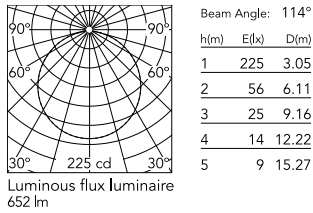

### Physical

Colour	Brass Finish
Trim	No
Orientation	Fixed
Spot diameter (mm)	208
Length (mm)	336
Net weight (kg)	2.1
Package height (mm)	257
Package width (mm)	406
Package length (mm)	406
Package volume (m3)	0.04
IP internal	65
Drive Over	No

### Technical Drawings

[2D](#)  ZIP

[3D](#)  ZIP

[Bim](#)  ZIP

## Schematic light drawing