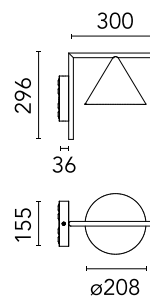

Are you a professional and your project needs consulting and support?

[BOOK AN APPOINTMENT](#)

Main specifications

EAN	8054793217055
Mounting	Wall
Environments	Outdoor wet location
Light source type	LED
Light sources included	Yes
LED type	LED array
Number of lamps	1
Power (W)	10
System power (W)	9.5
Source flux (lm)	1026
Lumen Output (lm)	652

Physical

Colour	Brass Finish
Trim	No
Orientation	Fixed
Spot diameter (mm)	208
Length (mm)	336
Net weight (kg)	2.1
Package height (mm)	257
Package width (mm)	406
Package length (mm)	406
Package volume (m3)	0.04
IP internal	65
Drive Over	No

Download

[Mounting instructions](#) ZIP

Photometric Files

[LDT / IES](#) ZIP

Technical Drawings

[2D](#) ZIP

[3D](#) ZIP

[Bim](#) ZIP