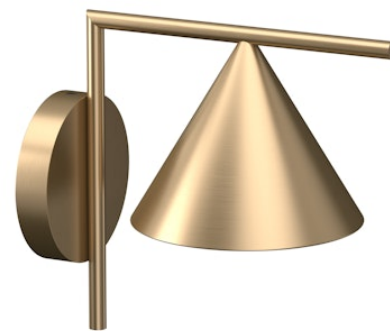

# FLOS

F011W30A059 Brass Finish

## Captain Flint Outdoor W1

Designed by Michael Anastassiades, 2015

Luminaire for wall-mounting with diffuse light emission and fixed head. LED light source included. Integrated 220-240V ON/OFF or 1-10V/DALI dimmable electrical power. Connection is quickly ensured in the rose with the plug & play electrical connection and the IP68 connector included. Clamp bracket included. 110V version upon request.