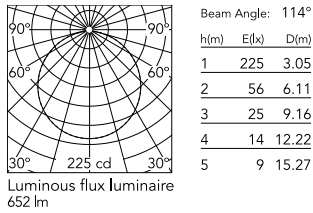

### Physical

Colour	Burgundy Red
Trim	No
Orientation	Fixed
Spot diameter (mm)	208
Length (mm)	336
Net weight (kg)	2.1
Package height (mm)	257
Package width (mm)	406
Package length (mm)	406
Package volume (m3)	0.04
IP internal	65
Drive Over	No

### Technical Drawings

[2D](#)  ZIP

[3D](#)  ZIP

[Bim](#)  ZIP

## Schematic light drawing