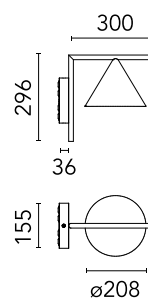

Luminaire for wall-mounting with diffuse light emission and fixed head. LED light source included. Integrated 220-240V ON/OFF or 1-10V/DALI dimmable electrical power. Connection is quickly ensured in the rose with the plug & play electrical connection and the IP68 connector included. Clamp bracket included. 110V version upon request.

Are you a professional and your project needs consulting and support?

[BOOK AN APPOINTMENT](#)