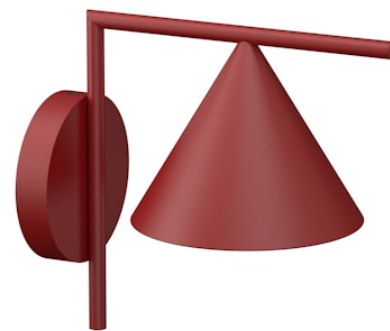

# FLOS

 F011W30A037 Burgundy Red

## Captain Flint Outdoor W1

Designed by Michael Anastassiades, 2015

Luminaire for wall-mounting with diffuse light emission and fixed head. LED light source included. Integrated 220-240V ON/OFF or 1-10V/DALI dimmable electrical power. Connection is quickly ensured in the rose with the plug & play electrical connection and the IP68 connector included. Clamp bracket included. 110V version upon request.

### Main specifications

EAN	8054793217031
Mounting	Wall
Environments	Outdoor wet location
Light source type	LED
Light sources included	Yes
LED type	LED array
Number of lamps	1
Power (W)	10
System power (W)	9.5
Source flux (lm)	1026
Lumen Output (lm)	652