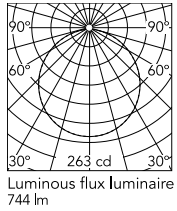

Physical

Colour	Brass Finish/Grey Lava
Trim	No
Orientation	Adjustable
Transversal tilting (°)	270
Net weight (kg)	14.35
IP internal	65
Drive Over	No

Download

[Mounting instructions](#)  ZIP

Photometric Files

[LDT / IES](#)  ZIP

Technical Drawings

[2D](#)  ZIP

[3D](#)  ZIP

[Bim](#)  ZIP

Schematic light drawing

Photometric

Lighting type	Direct
Light distribution	Symmetric
CCT (K)	4000
CRI>	80
Beam angle C0-180 (°)	110
Beam angle C90-270 (°)	110
Extreme cut off	No