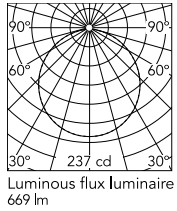

### Technical Drawings

[2D](#) ZIP

[3D](#) ZIP

[Bim](#) ZIP

## Schematic light drawing

## Photometric

Lighting type	Direct
Light distribution	Symmetric
CCT (K)	2700
CRI>	80
Beam angle C0-180 (°)	110
Beam angle C90-270 (°)	110
Extreme cut off	No