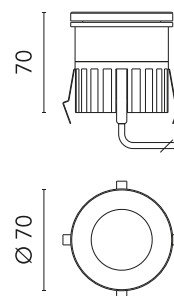

LED source included. Remote electric power supply with DMX 3chx350mA interface, to be ordered separately. Requires a junction box to be ordered separately. The luminaire is equipped with a protruding, neoprene, 200 mm cable and a wiring kit with crimp connectors and adhesive heat-shrink tubing guaranteeing the water tightness of the connection. Extra clear transparent glass.

Are you a professional and your project needs consulting and support?

[BOOK AN APPOINTMENT](#)