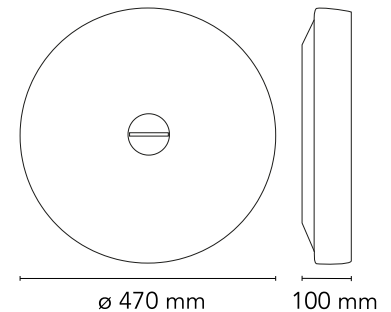

FLOS

F3190009 White

Button HL

Designed by Piero Lissoni, 2004

Halogen - 5 x 40W

Wall/ceiling fixture providing diffused lighting for indoor use. Hand-blown opal ply glass diffuser (transparent ? opal ? transparent) with acid finish. Sheared, deep-drawn steel sheet wall/ceiling attachment with white galvanized finish. Sheared, deep-drawn steel sheet reflector painted white for high temperatures. Closing cover in injection molded tecnopolymer with chrome finish. Satin-finish incandescent line voltage halogen lamps.

Are you a professional and your project needs consulting and support?

[BOOK AN APPOINTMENT](#)