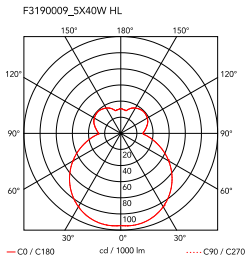

### Physical

Colour	White
Length (mm)	470
Net weight (kg)	6
Package height (mm)	175
Package width (mm)	555
Package length (mm)	555
Package volume (m3)	0.05
IP internal	40

### Photometric Files

LDT / IES [↓ ZIP](#)

### Technical Drawings

2D [↓ ZIP](#)

3D [↓ ZIP](#)

## Schematic light drawing