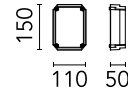

[BOOK AN APPOINTMENT](#)

Main specifications

EAN 8054793604053

Physical

Colour	Black
Net weight (kg)	0.23
Package height (mm)	92
Package width (mm)	232
Package length (mm)	127

Download

[Mounting instructions](#)