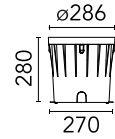

FLOS

■ F4599000 Black

Box for installation

Are you a professional and your project needs consulting and support?

[BOOK AN APPOINTMENT](#)

Main specifications

EAN 8054793603834

Physical

Colour	Black
Net weight (kg)	1.17
Package height (mm)	280
Package width (mm)	270
Package length (mm)	286
Package volume (m3)	0.02

Download

[Mounting instructions](#)

[ZIP](#)

Electrical

Emergency No