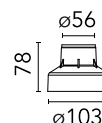

Are you a professional and your project needs consulting and support?

[BOOK AN APPOINTMENT](#)

Main specifications

EAN 8054793204468

Physical

Colour Black

Net weight (kg) 0.09

Package height (mm) 78

Package width (mm) 105

Package length (mm) 105

Download

[Mounting instructions](#)