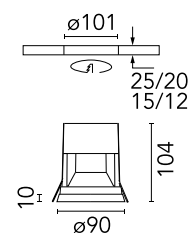

FLOS

03.2003.01ADA White

Bon Jour Ø 90 Dali UPGRADE

Designed by Philippe Starck, 2016

Recessed luminaire with LED light source. Remote 220/240V power supply included.

Are you a professional and your project needs consulting and support?

[BOOK AN APPOINTMENT](#)

Main specifications

Mounting	Semirecessed
Environments	Indoor dry location
Light source type	LED
Light sources included	Yes
LED type	LED array
Lamp category	LED
Number of lamps	1
Power (W)	16
System power (W)	17.5
Source flux (lm)	2040
Lumen Output (lm)	885

Physical

Colour	White
Trim	Yes
Orientation	Fixed
Recessed depth (mm)	155
Length (mm)	90
Net weight (kg)	0.53
IP internal	20
IP external	44

Download

[Mounting instructions](#) PDF

Photometric Files

[LDT / IES](#) ZIP

Technical Drawings

[2D](#) ZIP

[3D](#) ZIP

[Bim](#) ZIP