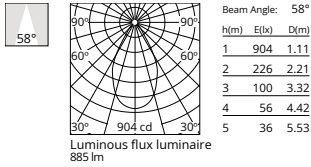

### Physical

Colour	White
Trim	Yes
Orientation	Fixed
Recessed depth (mm)	155
Length (mm)	90
Net weight (kg)	0.53
IP internal	20
IP external	44

### Technical Drawings

[2D](#)  ZIP

[3D](#)  ZIP

[Bim](#)  ZIP

## Schematic light drawing

## Photometric

Lighting type	Direct
Light distribution	Symmetric
CCT (K)	2700
CRI>	90
LED Life / Failure Ratio	L80B50 > 55.000h (Tc=85°C)
Beam angle C0-180 (°)	57
Beam angle C90-270 (°)	57
Extreme cut off	No