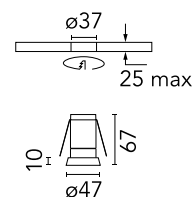

FLOS

03.2006.14BDA Black

Bon Jour Ø 45 Dali

Designed by Philippe Starck, 2016

Recessed luminaire with LED light source. Remote 220/240V power supply included. It is necessary to anticipate a space for accessing the driver.

Are you a professional and your project needs consulting and support?

[BOOK AN APPOINTMENT](#)

Main specifications

Mounting	Ceiling recessed
Environments	Indoor dry location
Light source type	LED
Light sources included	Yes
LED type	Power LED
Number of lamps	1
Power (W)	4.5
System power (W)	6
Source flux (lm)	605
Lumen Output (lm)	359

Physical

Colour	Black
Trim	Yes
Recessed depth (mm)	187
Bezel diameter (mm)	45
Net weight (kg)	0.13
Package volume (m3)	0.01
IP internal	20
IP external	44

Download

[Mounting instructions](#) PDF

Photometric Files

[LDT / IES](#) ZIP

Technical Drawings

[2D](#) ZIP

[3D](#) ZIP

[Bim](#) ZIP