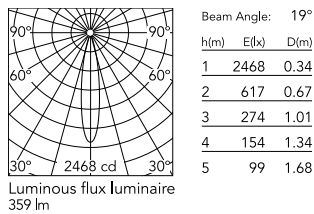

Physical

Colour	Black
Trim	Yes
Recessed depth (mm)	187
Bezel diameter (mm)	45
Net weight (kg)	0.13
Package volume (m3)	0.01
IP internal	20
IP external	44

Download

[Mounting instructions](#)  PDF

Photometric Files

[LDT / IES](#)  ZIP

Technical Drawings

[2D](#)  ZIP

[3D](#)  ZIP

[Bim](#)  ZIP

Schematic light drawing

Photometric

Lighting type	Direct
Light distribution	Symmetric
CCT (K)	3000
CRI>	90
Rf fidelity index	91
Rg gamut index	98
LED Life / Failure Ratio	L80B20 >36000h (Tc=85°C)
Beam angle C0-180 (°)	19
Beam angle C90-270 (°)	19
UGR _L	<10