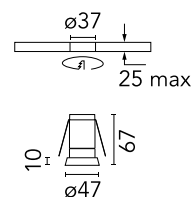

FLOS

03.2001.01BDA White

Bon Jour Ø 45 Dali

Designed by Philippe Starck, 2016

Recessed luminaire with LED light source. Remote 220/240V power supply included. It is necessary to anticipate a space for accessing the driver.

Are you a professional and your project needs consulting and support?

[BOOK AN APPOINTMENT](#)

Main specifications

Mounting	Ceiling recessed
Environments	Indoor dry location
Light source type	LED
Light sources included	Yes
LED type	Power LED
Number of lamps	1
Power (W)	4.5
System power (W)	6
Source flux (lm)	524
Lumen Output (lm)	306

Physical

Colour	White
Trim	Yes
Recessed depth (mm)	187
Bezel diameter (mm)	45
Net weight (kg)	0.13
Package volume (m3)	0.01
IP internal	20
IP external	44

Download

Mounting instructions [↓ PDF](#)

Photometric Files

LDT / IES [↓ ZIP](#)

Technical Drawings

2D [↓ ZIP](#)

3D [↓ ZIP](#)

[Bim](#) [↓ ZIP](#)