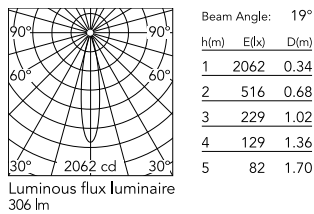

Physical

Colour	White
Trim	Yes
Recessed depth (mm)	187
Bezel diameter (mm)	45
Net weight (kg)	0.13
Package volume (m3)	0.01
IP internal	20
IP external	44

Download

Mounting instructions [↓ PDF](#)

Photometric Files

LDT / IES [↓ ZIP](#)

Technical Drawings

2D [↓ ZIP](#)

3D [↓ ZIP](#)

[Bim](#) [↓ ZIP](#)

Schematic light drawing

Photometric

Lighting type	Direct
Light distribution	Symmetric
CCT (K)	2700
CRI>	90
Rf fidelity index	90
Rg gamut index	99
LED Life / Failure Ratio	L80B20 >36000h (Tc=85°C)
Beam angle C0-180 (°)	19
Beam angle C90-270 (°)	19
UGR _L	<10