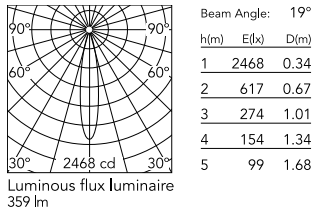

Physical

Colour	Black
Trim	Yes
Recessed depth (mm)	187
Bezel diameter (mm)	45
Net weight (kg)	0.13
Package volume (m3)	0.01
IP internal	20
IP external	44

Download

[Mounting instructions](#)  PDF

Photometric Files

[LDT / IES](#)  ZIP

Technical Drawings

[2D](#)  ZIP

[3D](#)  ZIP

[Bim](#)  ZIP

Schematic light drawing

Photometric

Lighting type	Direct
Light distribution	Symmetric
CCT (K)	3000
CRI>	90
Rf fidelity index	91
Rg gamut index	98
LED Life / Failure Ratio	L80B20 >36000h (Tc=85°C)
Beam angle C0-180 (°)	19
Beam angle C90-270 (°)	19
UGR _L	<10