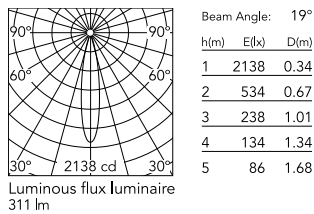

Physical

Colour	Black
Trim	Yes
Recessed depth (mm)	187
Bezel diameter (mm)	45
Net weight (kg)	0.13
Package volume (m3)	0.01
IP internal	20
IP external	44

Download

Mounting instructions [↓ PDF](#)

Photometric Files

LDT / IES [↓ ZIP](#)

Technical Drawings

2D [↓ ZIP](#)

3D [↓ ZIP](#)

[Bim](#) [↓ ZIP](#)

Schematic light drawing

Photometric

Lighting type	Direct
Light distribution	Symmetric
CCT (K)	2700
CRI>	90
Rf fidelity index	90
Rg gamut index	99
LED Life / Failure Ratio	L80B20 >36000h (Tc=85°C)
Beam angle C0-180 (°)	19
Beam angle C90-270 (°)	19
UGR _L	<10