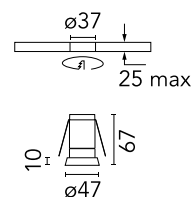

FLOS

03.2001.14B Black

Bon Jour Ø 45

Designed by Philippe Starck, 2016

Recessed luminaire with LED light source. Remote 220/240V power supply included. It is necessary to anticipate a space for accessing the driver.

Are you a professional and your project needs consulting and support?

BOOK AN APPOINTMENT

Main specifications

Mounting	Ceiling recessed
Environments	Indoor dry location
Light source type	LED
Light sources included	Yes
LED type	Power LED
Number of lamps	1
Power (W)	4.5
System power (W)	6
Source flux (lm)	524
Lumen Output (lm)	311

Physical

Colour	Black
Trim	Yes
Recessed depth (mm)	187
Bezel diameter (mm)	45
Net weight (kg)	0.13
Package volume (m3)	0.01
IP internal	20
IP external	44

Download

Mounting instructions [↓ PDF](#)

Photometric Files

LDT / IES [↓ ZIP](#)

Technical Drawings

2D [↓ ZIP](#)

3D [↓ ZIP](#)

[Bim](#) [↓ ZIP](#)