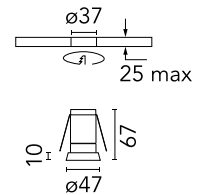

FLOS

03.2001.01B White

Bon Jour Ø 45

Designed by Philippe Starck, 2016

Recessed luminaire with LED light source. Remote 220/240V power supply included. It is necessary to anticipate a space for accessing the driver.

Are you a professional and your project needs consulting and support?

[BOOK AN APPOINTMENT](#)

Main specifications

Mounting	Ceiling recessed
Environments	Indoor dry location
Light source type	LED
Light sources included	Yes
LED type	Power LED
Number of lamps	1
Power (W)	4.5
System power (W)	6
Source flux (lm)	524
Lumen Output (lm)	306

Physical

Colour	White
Trim	Yes
Recessed depth (mm)	187
Bezel diameter (mm)	45
Net weight (kg)	0.13
Package volume (m3)	0.01
IP internal	20
IP external	44

Download

[Mounting instructions](#) PDF

Photometric Files

[LDT / IES](#) ZIP

Technical Drawings

[2D](#) ZIP

[3D](#) ZIP

[Bim](#) ZIP