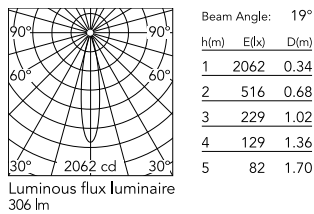

Physical

Colour	White
Trim	Yes
Recessed depth (mm)	187
Bezel diameter (mm)	45
Net weight (kg)	0.13
Package volume (m3)	0.01
IP internal	20
IP external	44

Download

[Mounting instructions](#) PDF

Photometric Files

[LDT / IES](#) ZIP

Technical Drawings

[2D](#) ZIP

[3D](#) ZIP

[Bim](#) ZIP

Schematic light drawing

Photometric

Lighting type	Direct
Light distribution	Symmetric
CCT (K)	2700
CRI>	90
Rf fidelity index	90
Rg gamut index	99
LED Life / Failure Ratio	L80B20 >36000h (Tc=85°C)
Beam angle C0-180 (°)	19
Beam angle C90-270 (°)	19
UGR _L	<10