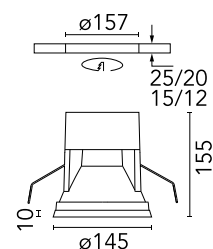

[BOOK AN APPOINTMENT](#)

Main specifications

Mounting	Semirecessed
Environments	Indoor dry location
Light source type	LED
Light sources included	Yes
LED type	LED array
Lamp category	LED
Number of lamps	1
System power (W)	36
Source flux (lm)	3845
Lumen Output (lm)	695

Physical

Colour	Black
Trim	Yes
Recessed depth (mm)	205
Bezel diameter (mm)	145
Net weight (kg)	1.11
Package volume (m3)	0.01
IP internal	20
IP external	44

Download

[Mounting instructions](#)  PDF

Photometric Files

[LDT / IES](#)  ZIP

Technical Drawings

[2D](#)  ZIP

[3D](#)  ZIP

[Bim](#)  ZIP

Schematic light drawing

h(m)	E(lx)	D(m)
1	971	1.05
2	243	2.11
3	108	3.16
4	61	4.22
5	39	5.27

Photometric