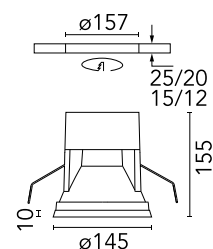

[BOOK AN APPOINTMENT](#)

Main specifications

Mounting	Semirecessed
Environments	Indoor dry location
Light source type	LED
Light sources included	Yes
LED type	LED array
Lamp category	LED
Number of lamps	1
System power (W)	36
Source flux (lm)	3840
Lumen Output (lm)	693

Physical

Colour	Black
Trim	Yes
Recessed depth (mm)	205
Bezel diameter (mm)	145
Net weight (kg)	1.11
Package volume (m3)	0.01
IP internal	20
IP external	44

Download

[Mounting instructions](#) PDF

Photometric Files

[LDT / IES](#) ZIP

Technical Drawings

[2D](#) ZIP

[3D](#) ZIP

[Bim](#) ZIP

Schematic light drawing

Beam Angle: 56°

h(m)	E(lx)	D(m)
1	969	1.05
2	242	2.11
3	108	3.16
4	61	4.22
5	39	5.27