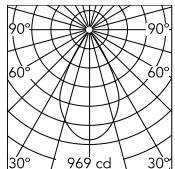

Physical

Colour	Black
Trim	Yes
Recessed depth (mm)	205
Bezel diameter (mm)	145
Net weight (kg)	1.11
Package volume (m3)	0.01
IP internal	20
IP external	44

Download

[Mounting instructions](#) PDF

Photometric Files

[LDT / IES](#) ZIP

Technical Drawings

[2D](#) ZIP

[3D](#) ZIP

[Bim](#) ZIP

Schematic light drawing

Beam Angle: 56°

h(m)	E(lx)	D(m)
1	969	1.05
2	242	2.11
3	108	3.16
4	61	4.22
5	39	5.27

Luminous flux luminaire
693 lm

Photometric

Lighting type	Direct
Light distribution	Symmetric
CCT (K)	3000
CRI>	90
Beam angle C0-180 (°)	55
Beam angle C90-270 (°)	55
UGR _L	<16

Electrical

Insulation class	II
Frequency (Hz)	50/60
Main voltage (Vac)	110-240
LED current (mA)	900
Power supply	Remote included
Dimmable	No
Dimming interface	Remote Dimmable (Dimmer Not Included)