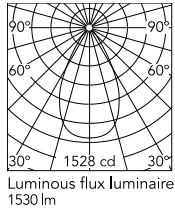

Physical

Colour	White
Trim	Yes
Recessed depth (mm)	205
Bezel diameter (mm)	145
Net weight (kg)	1.11
Package volume (m3)	0.01
IP internal	20
IP external	44

Download

[Mounting instructions](#)  PDF

Photometric Files

[LDT / IES](#)  ZIP

Technical Drawings

[2D](#)  ZIP

[3D](#)  ZIP

[Bim](#)  ZIP

Schematic light drawing

Photometric

Lighting type	Direct
Light distribution	Symmetric
CCT (K)	2700
CRI>	90
Beam angle C0-180 (°)	57
Beam angle C90-270 (°)	57