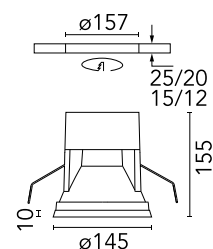

Physical

Colour	White
Trim	Yes
Recessed depth (mm)	205
Bezel diameter (mm)	145
Net weight (kg)	1.11
Package volume (m3)	0.01
IP internal	20
IP external	44

Download

[Mounting instructions](#)  PDF

Photometric Files

[LDT / IES](#)  ZIP

Technical Drawings

[2D](#)  ZIP

[3D](#)  ZIP

[Bim](#)  ZIP

Schematic light drawing

Photometric

Lighting type	Direct
Light distribution	Symmetric
CCT (K)	2700
CRI>	90
Beam angle C0-180 (°)	57
Beam angle C90-270 (°)	57