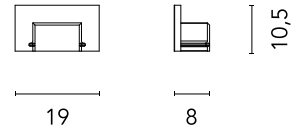

Ceiling surface, Wall surface

End Cap

Are you a professional and your project needs consulting and support?

[BOOK AN APPOINTMENT](#)

Main specifications

Mounting	Ceiling surface, Wall surface
Environments	Indoor dry location
Light sources included	No

Physical

Colour	Brushed Bronze
Net weight (kg)	0.01
IP internal	20

Download

[Mounting instructions](#)