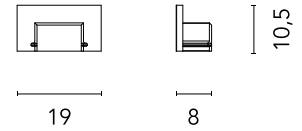

Main specifications

Mounting	Ceiling surface, Wall surface
Environments	Indoor dry location
Light sources included	No

Physical

Colour	White
Net weight (kg)	0.01
IP internal	20

Download

Mounting instructions