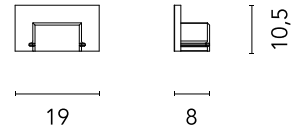

# FLOS

06.2617.14 Black

**Blind End** NEW

Designed by FLOS Architectural, 2023

Ceiling surface, Wall surface

End Cap

Are you a professional and your project needs consulting and support?

[BOOK AN APPOINTMENT](#)

## Physical

Colour	Black
Net weight (kg)	0.01
IP internal	20