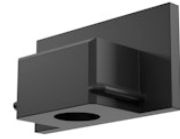

# FLOS

06.2617.14 Black

**Blind End** NEW

Designed by FLOS Architectural, 2023

Ceiling surface, Wall surface

End Cap

Are you a professional and your project needs consulting and support?

[BOOK AN APPOINTMENT](#)

## Main specifications

Mounting	Ceiling surface, Wall surface
Environments	Indoor dry location
Light sources included	No