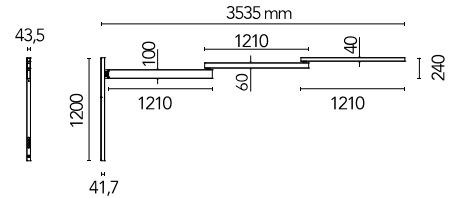

FLOS

■ F1091031 Matte Black

Black Flag Pro

Designed by Konstantin Grcic, 2023

82W - 2700-5000K - CRI> 90

Black Flag is an extendable wall light that offers flexibility of illumination thanks to the expanding aluminium arm reaching up to 3.5 meters from a wall-mounted frame of the same material. Wall lamp and sculptural centre piece, Black Flag embodies Grcic's industrial design expertise and demonstrates the experimental opportunities of his approach mixed with Flos' technical expertise. The luminaire provides direct and indirect lighting. Greater Up or Down intensity can be controlled through the dedicated touch buttons featured in the stem. The lamp is dimmable via wireless (by Casambi) and also offers the possibility to adjust colour temperature from 2700K to 5000K. Touch panel control on the lamp's arm features: 1: Switching and dimming function 2: Light emission control (direct only / indirect only / all together) 3: CCT control (27>50K) – 4 steps 27K-30K-40K-50K or linear change with continuous press 4: Adaptive eco mode (lux sensor to keep constant lighting levels on the workplan – 500lx). Control management compatible with digital systems (Push dim, DALI, CASAMBI). Up to 10mt distance from the lamp for remote Bluetooth control. Possibility of wiring from a light point or through an IEC plug. Tunable White range: 2700K – 5000K CRI 90.

3D [↓ ZIP](#)

Main specifications

EAN	8059607058145
Mounting	Wall
Environments	Indoor dry location
Light source type	LED
Light sources included	Yes
LED type	LED Module
Power (W)	82

Physical

Colour	Matte Black
Cord colour	Black
Canopy colour	Black
Canopy length/diameter (mm)	1200
Canopy width (mm)	43
Canopy height (mm)	43
Net weight (kg)	15.35
Package volume (m3)	0.08
IP internal	20

Ecodesign and Energy

Labelling

Replaceable (LED only) light source by an end-user

Replaceable control gear by a professional

Schematic light drawing

Beam Angle: 60°

h(m)	E(lx)	D(m)
1	2176	1.15
2	544	2.30
3	242	3.46
4	136	4.61
5	87	5.76