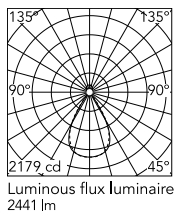

3D [↓ ZIP](#)

Main specifications

EAN	8059607058145
Mounting	Wall
Environments	Indoor dry location
Light source type	LED
Light sources included	Yes
LED type	LED Module
Power (W)	82

Physical

Colour	Matte Black
Cord colour	Black
Canopy colour	Black
Canopy length/diameter (mm)	1200
Canopy width (mm)	43
Canopy height (mm)	43
Net weight (kg)	15.35
Package volume (m3)	0.08
IP internal	20

Ecodesign and Energy

Labelling

Replaceable (LED only) light source by an end-user

Replaceable control gear by a professional

Schematic light drawing

Beam Angle: 60°

h(m)	E(lx)	D(m)
1	2176	1.15
2	544	2.30
3	242	3.46
4	136	4.61
5	87	5.76