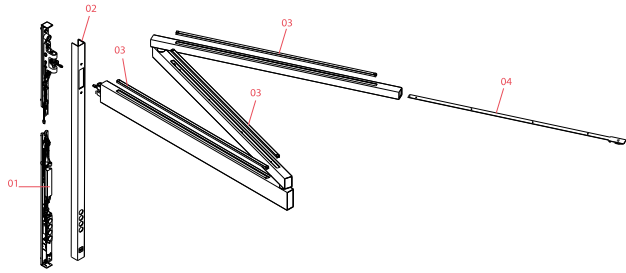

Main specifications

EAN	8059607058145
Mounting	Wall
Environments	Indoor dry location
Light source type	LED
Light sources included	Yes
LED type	LED Module
Power (W)	82

Physical

Colour	Matte Black
Cord colour	Black
Canopy colour	Black
Canopy length/diameter (mm)	1200
Canopy width (mm)	43
Canopy height (mm)	43
Net weight (kg)	15.35
Package volume (m3)	0.08
IP internal	20

Ecodesign and Energy

Labelling

Replaceable (LED only) light source by an end-user

Replaceable control gear by a professional

Schematic light drawing

Beam Angle: 60°

h(m)	E(lx)	D(m)
1	2176	1.15
2	544	2.30
3	242	3.46
4	136	4.61
5	87	5.76

Photometric

Lighting type	Direct, Indirect
CCT (K)	2700-5000
CRI>	90
Extreme cut off	No

Electrical

Insulation class	I
Frequency (Hz)	50/60
Main voltage (Vac)	220-240
Power supply	Integrated
Dimmable	Yes
Power supply type	Dimmable
Dimming interface	Dimmer Integrated

Spare Parts

01.	Driver 96W 48V 220-240V	RF32405
02.	Black Flag Pro Eu cover assembly	RF35287
03.	Black Flag Pro up stripe assembly	RF35291
04.	Black Flag Pro down 2700-5000°K stripe assembly	RF37995