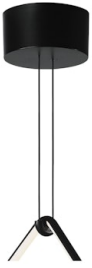

FLOS

■ F0410030 Black

Arrangements Square Small

Designed by Michael Anastassiades, 2018

20W - 883lm - 2700K

Diffuse light suspended lighting device. Body in extruded, curved NC-machined and black powder-coated aluminium, diffuser in platinum optical silicone. Each component can be connected to the power pack by means of an electrical and mechanical connection system designed for customisable product set-up. Roses available with two powers: lamp with power under 70W and lamp with power under 190W. Class III roses also available for installations with remote power supply: "surface" version for installations on cement, "recessed" version for plasterboard ceilings. The electronics integrated in the rose enables use of dimming systems: push, 1-10, potentiometer, DALI. In the absence of these systems, the light flow can be set with the push system included in the rose. Cable length 2.4m

Schematic light drawing

Photometric

Light distribution	Symmetric
CCT (K)	2700
Extreme cut off	No

Electrical

Insulation class	III
Frequency (Hz)	50/60
Main voltage (Vac)	48
Power supply	Remote
Dimmable	Yes
Dimming interface	Remote Dimmable (Dimmer Not Included)
Batteries inside	No

Accessories & Power Supply

REQUIRED

F0415030

Arrangements Big Rose

REQUIRED

F0416030

Arrangements Small Rose

REQUIRED