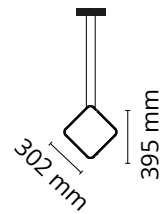

FLOS

■ F0410030 Black

Arrangements Square Small

Designed by Michael Anastassiades, 2018

20W - 883lm - 2700K

Diffuse light suspended lighting device. Body in extruded, curved NC-machined and black powder-coated aluminium, diffuser in platinum optical silicone. Each component can be connected to the power pack by means of an electrical and mechanical connection system designed for customisable product set-up. Roses available with two powers: lamp with power under 70W and lamp with power under 190W. Class III roses also available for installations with remote power supply: "surface" version for installations on cement, "recessed" version for plasterboard ceilings. The electronics integrated in the rose enables use of dimming systems: push, 1-10, potentiometer, DALI. In the absence of these systems, the light flow can be set with the push system included in the rose. Cable length 2.4m

Physical

Colour	Black
Length (mm)	302
Cord length (mm)	2500
Net weight (kg)	0.39
Package height (mm)	40
Package width (mm)	390
Package length (mm)	420
Package volume (m3)	0.01
IP internal	20

Download

[Mounting instructions](#)  PDF