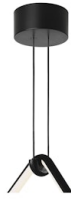

FLOS

■ F0410030 Black

Arrangements Square Small

Designed by Michael Anastassiades, 2018

20W - 883lm - 2700K

Diffuse light suspended lighting device. Body in extruded, curved NC-machined and black powder-coated aluminium, diffuser in platinum optical silicone. Each component can be connected to the power pack by means of an electrical and mechanical connection system designed for customisable product set-up. Roses available with two powers: lamp with power under 70W and lamp with power under 190W. Class III roses also available for installations with remote power supply: "surface" version for installations on cement, "recessed" version for plasterboard ceilings. The electronics integrated in the rose enables use of dimming systems: push, 1-10, potentiometer, DALI. In the absence of these systems, the light flow can be set with the push system included in the rose. Cable length 2.4m

Schematic light drawing

Photometric

Light distribution	Symmetric
CCT (K)	2700
Extreme cut off	No

Electrical

Insulation class	III
Frequency (Hz)	50/60
Main voltage (Vac)	48
Power supply	Remote
Dimmable	Yes
Dimming interface	Remote Dimmable (Dimmer Not Included)
Batteries inside	No

Accessories & Power Supply

REQUIRED

F0415030

Arrangements Big Rose

REQUIRED

F0416030

Arrangements Small Rose

REQUIRED