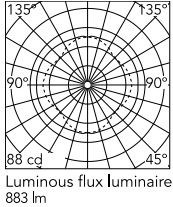

Schematic light drawing

Photometric

Light distribution	Symmetric
CCT (K)	2700
Extreme cut off	No

Electrical

Insulation class	III
Frequency (Hz)	50/60
Main voltage (Vac)	48
Power supply	Remote
Dimmable	Yes
Dimming interface	Remote Dimmable (Dimmer Not Included)
Batteries inside	No