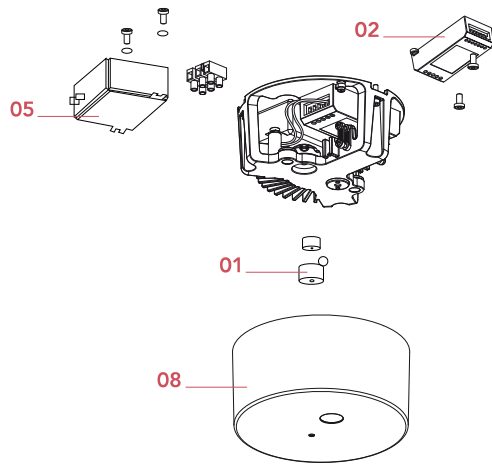

EAN	8059607001011
Environments	Indoor dry location
Power (W)	78

Physical

Colour	Black
Cord colour	Black
Cord length (mm)	2400
Canopy colour	Black
Canopy length/diameter (mm)	150
Canopy height (mm)	70
Net weight (kg)	1.2
Package height (mm)	120
Package width (mm)	240
Package length (mm)	260
Package volume (m3)	0.01
IP internal	20

Download

Mounting instructions	↓ PDF
Spare Parts	↓ PDF

Ecodesign and Energy Labelling

Replaceable control gear by a professional

Photometric

Extreme cut off No

Electrical

Insulation class	I
Frequency (Hz)	50/60
Main voltage (Vac)	120-277
Power supply	Integrated
Dimmable	Yes
Power supply type	Dimmable 0-10V, Dimmable 1-10V, Dimmable DALI 1, Dimmable Push
Dimming interface	Remote Dimmable (Dimmer Not Included)
Batteries inside	No

Spare Parts

- | | | |
|-----|--|-----------|
| 00. | Push button and cables assembly for dimmer | RF27318 |
| 01. | Stretch cable ceiling rose kit | RF0410400 |
| 02. | Led dimmer kit | RF34197 |
| 05. | Power supply kit for Arrangements small & Noctambule | RF0410500 |
| 08. | Arrangements Small ceiling rose cover | RF0410700 |
| 09. | Spacers cable | RF26602 |
| 10. | Regolation cables key | RF26440 |
| 11. | Element support assembly | RF26906 |