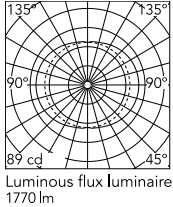

Schematic light drawing

Photometric

Light distribution	Symmetric
CCT (K)	2700
Extreme cut off	No

Electrical

Insulation class	III
Frequency (Hz)	50/60
Main voltage (Vac)	48
Power supply	Remote
Dimmable	Yes
Power supply type	Electronic 48V
Dimming interface	Remote Dimmable (Dimmer Not Included)
Batteries inside	No