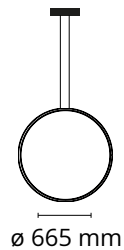

## Arrangements Round Medium

Designed by Michael Anastassiades, 2018

35W - 1770lm - 2700K

Diffuse light suspended lighting device. Body in extruded, curved NC-machined and black powder-coated aluminium, diffuser in platinum optical silicone. Each component can be connected to the power pack by means of an electrical and mechanical connection system designed for customisable product set-up. Roses available with two powers: lamp with power under 70W and lamp with power under 190W. Class III roses also available for installations with remote power supply: "surface" version for installations on cement, "recessed" version for plasterboard ceilings. The electronics integrated in the rose enables use of dimming systems: push, 1-10, potentiometer, DALI. In the absence of these systems, the light flow can be set with the push system included in the rose. Cable length 2.4m

### Physical

Colour	Black
Length (mm)	665
Cord length (mm)	2500
Net weight (kg)	0.75
Package height (mm)	40
Package width (mm)	780
Package length (mm)	750
Package volume (m3)	0.02
IP internal	20