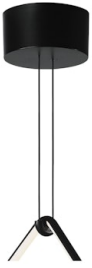

Accessories & Power Supply

REQUIRED

F0415030

Arrangements Big Rose