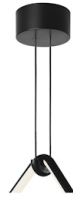

## Arrangements Round Medium

Designed by Michael Anastassiades, 2018

35W - 1770lm - 2700K

Diffuse light suspended lighting device. Body in extruded, curved NC-machined and black powder-coated aluminium, diffuser in platinum optical silicone. Each component can be connected to the power pack by means of an electrical and mechanical connection system designed for customisable product set-up. Roses available with two powers: lamp with power under 70W and lamp with power under 190W. Class III roses also available for installations with remote power supply: "surface" version for installations on cement, "recessed" version for plasterboard ceilings. The electronics integrated in the rose enables use of dimming systems: push, 1-10, potentiometer, DALI. In the absence of these systems, the light flow can be set with the push system included in the rose. Cable length 2.4m

## Accessories & Power Supply

REQUIRED

F0415030

Arrangements Big Rose

REQUIRED

F0416030

Arrangements Small Rose

REQUIRED