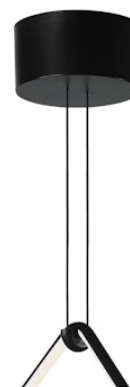

# FLOS

■ F0415030 Black

## Arrangements Big Rose

Designed by Michael Anastassiades, 2018

Big Rose-MAX190W

Are you a professional and your project needs consulting and support?

[BOOK AN APPOINTMENT](#)