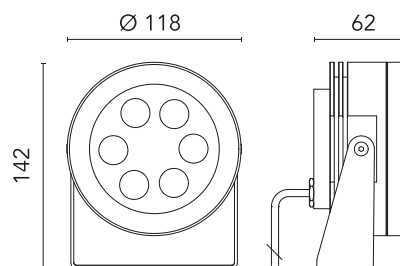

FLOS

FA1052551218 Deep Brown

Aimer 4 Constant Voltage

Designed by FLOS Outdoor, 2011

LED source included. Remote electrical power supply 24V dc ON/OFF to be ordered separately. Parallel connection. Equipped with a 2000 mm protruding section of neoprene cable and a kit with crimpable connectors and adhesive heat-shrinkable sleeves that guarantee the tightness of the connection. Fixing bracket included. Extraclear transparent glass. The metal nail for ground installation needs to be ordered separately.

Are you a professional and your project needs consulting and support?

[BOOK AN APPOINTMENT](#)

Main specifications

EAN	8054793610580
Mounting	Ground
Environments	Outdoor wet location
Light source type	LED
Light sources included	Yes
LED type	Power LED
Number of lamps	1
Power (W)	10
System power (W)	10
Source flux (lm)	834
Lumen Output (lm)	535

Physical

Colour	Deep Brown
Orientation	Directional
Longitudinal tilting (°)	185
Net weight (kg)	1.26
Package height (mm)	175
Package width (mm)	135
Package length (mm)	135
IP internal	67
IP external	66