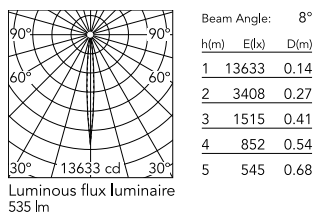

Physical

Colour	Deep Brown
Orientation	Directional
Longitudinal tilting (°)	185
Net weight (kg)	1.26
Package height (mm)	175
Package width (mm)	135
Package length (mm)	135
IP internal	67
IP external	66

This product contains a light source of energy efficiency class F

Schematic light drawing

Photometric

Light distribution	Symmetric
CCT (K)	3000
CRI>	80
Beam angle C0-180 (°)	8
Beam angle C90-270 (°)	8
Extreme cut off	No