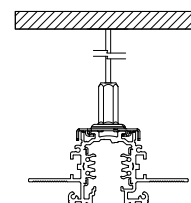

Main specifications

Mounting	Ceiling recessed
Environments	Indoor dry location

Physical

Colour	Raw
Net weight (kg)	1.66

Download

[Mounting instructions](#)

[PDF](#)