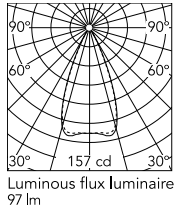

Schematic light drawing

Photometric

Lighting type	Direct
Light distribution	Symmetric
CCT (K)	2700
CRI>	80
Beam angle C0-180 (°)	46
Beam angle C90-270 (°)	46
Extreme cut off	No

Electrical

Insulation class	III
Power supply	Remote excluded
Dimmable	No
Power supply type	Non Dimmable
Dimming interface	Not Dimmable
Emergency	No

Notes

Dimmable version on request