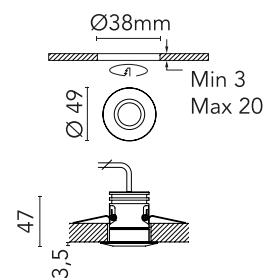

LED source included. 24V dc remote electric power supply to be ordered separately. Includes a spring for plasterboard installations. The luminaire is equipped with a protruding, neoprene, 200 mm cable and a wiring kit with crimp connectors and adhesive heat-shrink tubing guaranteeing the water tightness of the connection. Transparent polycarbonate diffuser. Adjustable light intensity version available upon request.

Are you a professional and your project needs consulting and support?

[BOOK AN APPOINTMENT](#)

Main specifications

EAN	8054793637440
Mounting	Ceiling recessed
Environments	Outdoor wet location
Light source type	LED
Light sources included	Yes
LED type	Power LED
Number of lamps	1
Power (W)	2
System power (W)	2.3
Source flux (lm)	144
Lumen Output (lm)	97

Physical

Colour	Matte Stainless Steel
Orientation	Fixed
Net weight (kg)	0.22
Package height (mm)	134
Package width (mm)	70
Package length (mm)	83
IP internal	66
IP external	66

Download

[Mounting instructions](#) ZIP

Photometric Files

[LDT / IES](#) ZIP

Technical Drawings

[2D](#) ZIP

[3D](#) ZIP