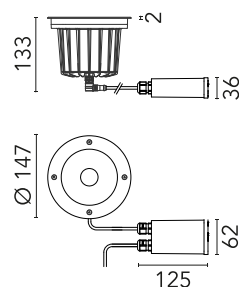

FLOS

FA53401256.A Matte Stainless Steel

A-Rise 145 Wall Washer

Designed by FLOS Outdoor, 2012

LED light source included. Integrated 24V dc ON/OFF remote electric power supply. Adjustment on vertical axis: 15° max. Rotation on horizontal axis: 359° max. Remote power supply that must be placed in a junction box, equipped with a protruding, 400 mm cable with an M12 screw-on connector that guarantees the water tightness of the luminaire, and with a 250 mm cable for the connection to the power line. Extra clear transparent glass. Adjustable light intensity version available upon request.

Are you a professional and your project needs consulting and support?

BOOK AN APPOINTMENT

Main specifications

EAN	8054793667782
Mounting	In-ground
Environments	Outdoor wet location
Light source type	LED
Light sources included	Yes
LED type	Power LED
Number of lamps	1
Power (W)	6
System power (W)	8
Source flux (lm)	547
Lumen Output (lm)	444

Physical

Colour	Matte Stainless Steel
Orientation	Adjustable
Rotation (°)	359
Longitudinal tilting (°)	15
Net weight (kg)	1.25
Package height (mm)	140
Package width (mm)	190
Package length (mm)	190
Package volume (m3)	0.01
IP internal	67
IP external	66

Beam Angle: 53°

h(m)	E(lx)	D(m)
1	286	1.43
2	71	2.86
3	32	4.29
4	18	5.72
5	11	7.15

Photometric

Light distribution	Asymmetric
CCT (K)	3000
CRI>	80
Beam angle C0-180 (°)	54
Beam angle C90-270 (°)	66
Extreme cut off	No