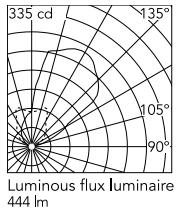

Physical

Colour	Matte Stainless Steel
Orientation	Adjustable
Rotation (°)	359
Longitudinal tilting (°)	15
Net weight (kg)	1.25
Package height (mm)	140
Package width (mm)	190
Package length (mm)	190
Package volume (m3)	0.01
IP internal	67
IP external	66

Download

Mounting instructions [↓ ZIP](#)

Photometric Files

LDT / IES [↓ ZIP](#)

Technical Drawings

2D [↓ ZIP](#)

3D [↓ ZIP](#)

Schematic light drawing

Beam Angle: 53°

h(m)	E(lx)	D(m)
1	286	1.43
2	71	2.86
3	32	4.29
4	18	5.72
5	11	7.15

Photometric

Light distribution	Asymmetric
CCT (K)	3000
CRI>	80
Beam angle C0-180 (°)	54
Beam angle C90-270 (°)	66
Extreme cut off	No