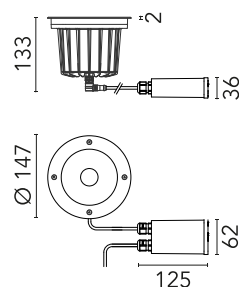

LED light source included. Integrated 24V dc ON/OFF remote electric power supply. Adjustment on vertical axis: 15° max. Rotation on horizontal axis: 359° max. Remote power supply that must be placed in a junction box, equipped with a protruding, 400 mm cable with an M12 screw-on connector that guarantees the water tightness of the luminaire, and with a 250 mm cable for the connection to the power line. Extra clear transparent glass. Adjustable light intensity version available upon request.

Are you a professional and your project needs consulting and support?

BOOK AN APPOINTMENT