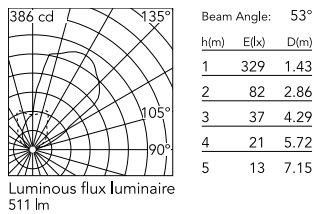

### Physical

Colour	Matte Stainless Steel
Orientation	Adjustable
Rotation (°)	359
Longitudinal tilting (°)	15
Net weight (kg)	1.25
Package height (mm)	140
Package width (mm)	190
Package length (mm)	190
Package volume (m3)	0.01
IP internal	67
IP external	66

### Photometric Files

LDT / IES [ZIP](#)

### Technical Drawings

2D [ZIP](#)

3D [ZIP](#)

## Schematic light drawing